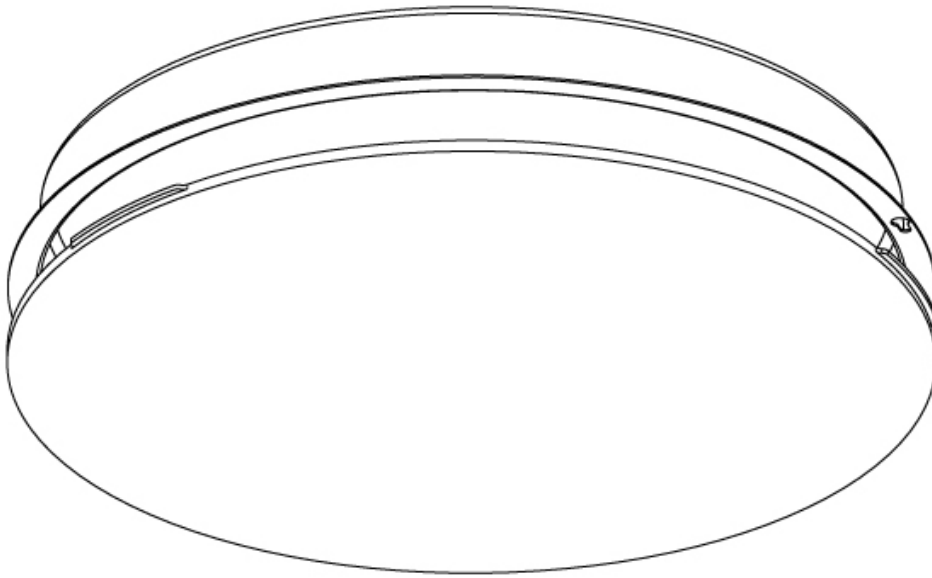

SIGN TRIMLESS

A37618-

PROJECT	_____
TYPE	_____
SPECIFIER	_____
QUANTITY	_____
DATE	_____